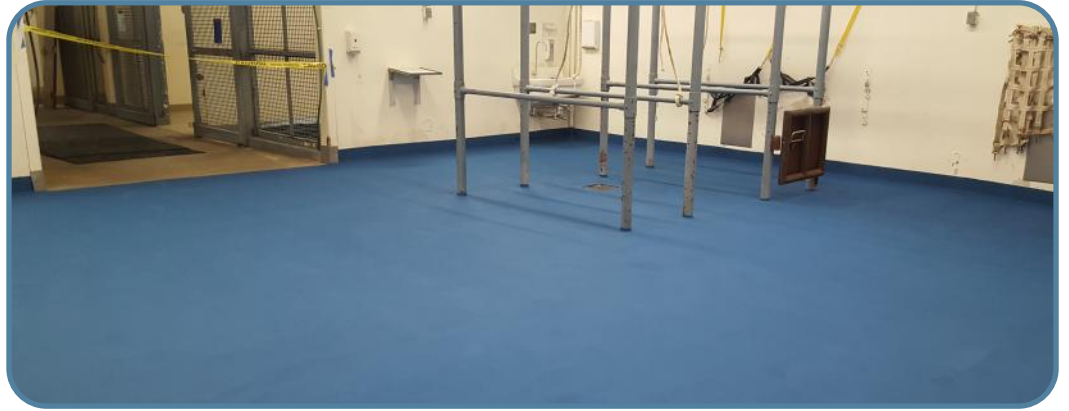

VETERINARY HOSPITAL FLOORING SYSTEMS

Features: Seamless · Resilient · Cushioned · Easy to Clean · Anti-Fungal · Anti-Bacterial · Range of Colors Available
· Non-Slip · Absorbs Shock · Rubber Base · Hygienic · Self-leveling · National Service Certified Installers · Fatigue Reducing
· Sound Absorbing · Thermal Insulating · Permanent!

Applications: Stalls · Pens · Exam Rooms · Aisle Ways · Recovery Stalls · Treatment Areas · Surgery Areas · Laboratories.

Surfaces as Soft as Nature

www.abacussports.com

Use

Padenpor has been used in surgery suites, operating rooms, recovery areas, foaling stalls, aisle ways, breeding sheds, treatment areas, quarantine areas, laboratories, pharmacies and anywhere where you need a clean, seamless, resilient environment.

Product

Padenpor DLX is a resilient, seamless textured floor system. For over 25 years it has been widely used in a variety of animal care, equine, zoo, and veterinary applications. Padenpor DLX is designed for any facility where bio-security, cleanability, comfort, and safety are of importance. Padenpor looks good, feels great and provides a sanitary environment like no other surface.

Sustainability

Padenpor has been installed for over 25 years and remains in daily use in some extremely heavily trafficked areas. If needed, Padenpor can be resurfaced. This is significantly cheaper than removal and replacement that other floors require. It can also be resurfaced quicker than if you have to replace a floor. This results in less down time for your facility.