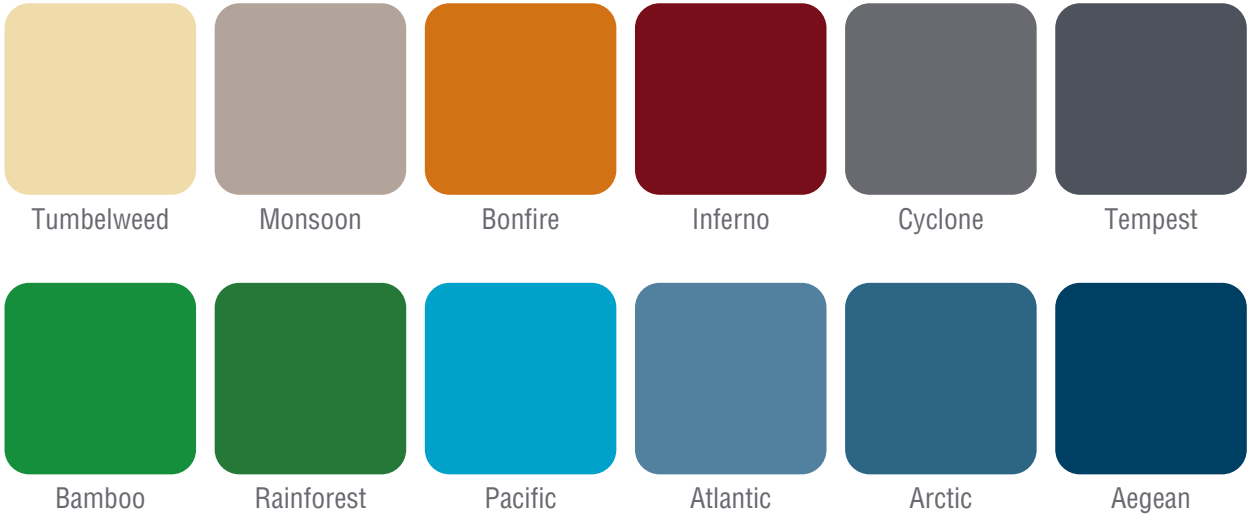

Colors

Comparisons

	Consistent Depth	Durability	Ease/Cost of Maintenance	Seamless	Resurfaceable	Slip Resistant/Traction	Anti-Bacterial
Padenpor™	● ● ● ● ●	● ● ● ● ●	● ● ● ● ●	● ● ● ● ●	● ● ● ● ●	● ● ● ● ●	● ● ● ● ●
Full Pour	● ● ● ● ●	● ●	● ● ● ● ●	● ● ● ● ●	● ● ● ● ●	● ● ●	● ● ● ● ●
Rolled Rubber	● ● ●	● ● ● ●	● ●			● ● ● ● ●	●
Polyurea	● ● ● ●	● ●	● ● ● ● ●	● ● ● ● ●		● ●	● ● ● ●
Rubber Stall Mats	● ● ●	● ● ●	● ●			● ● ●	
Dirt/Gravel Floor	●		●		● ● ●	● ● ● ●	
Matress Stalls	● ● ●	● ● ●	● ● ● ●	● ● ● ● ●		● ● ●	● ● ● ● ●
Screed Flooring Rubber Crumb	● ● ●	● ●	● ● ●		● ●	● ● ● ● ●	● ●