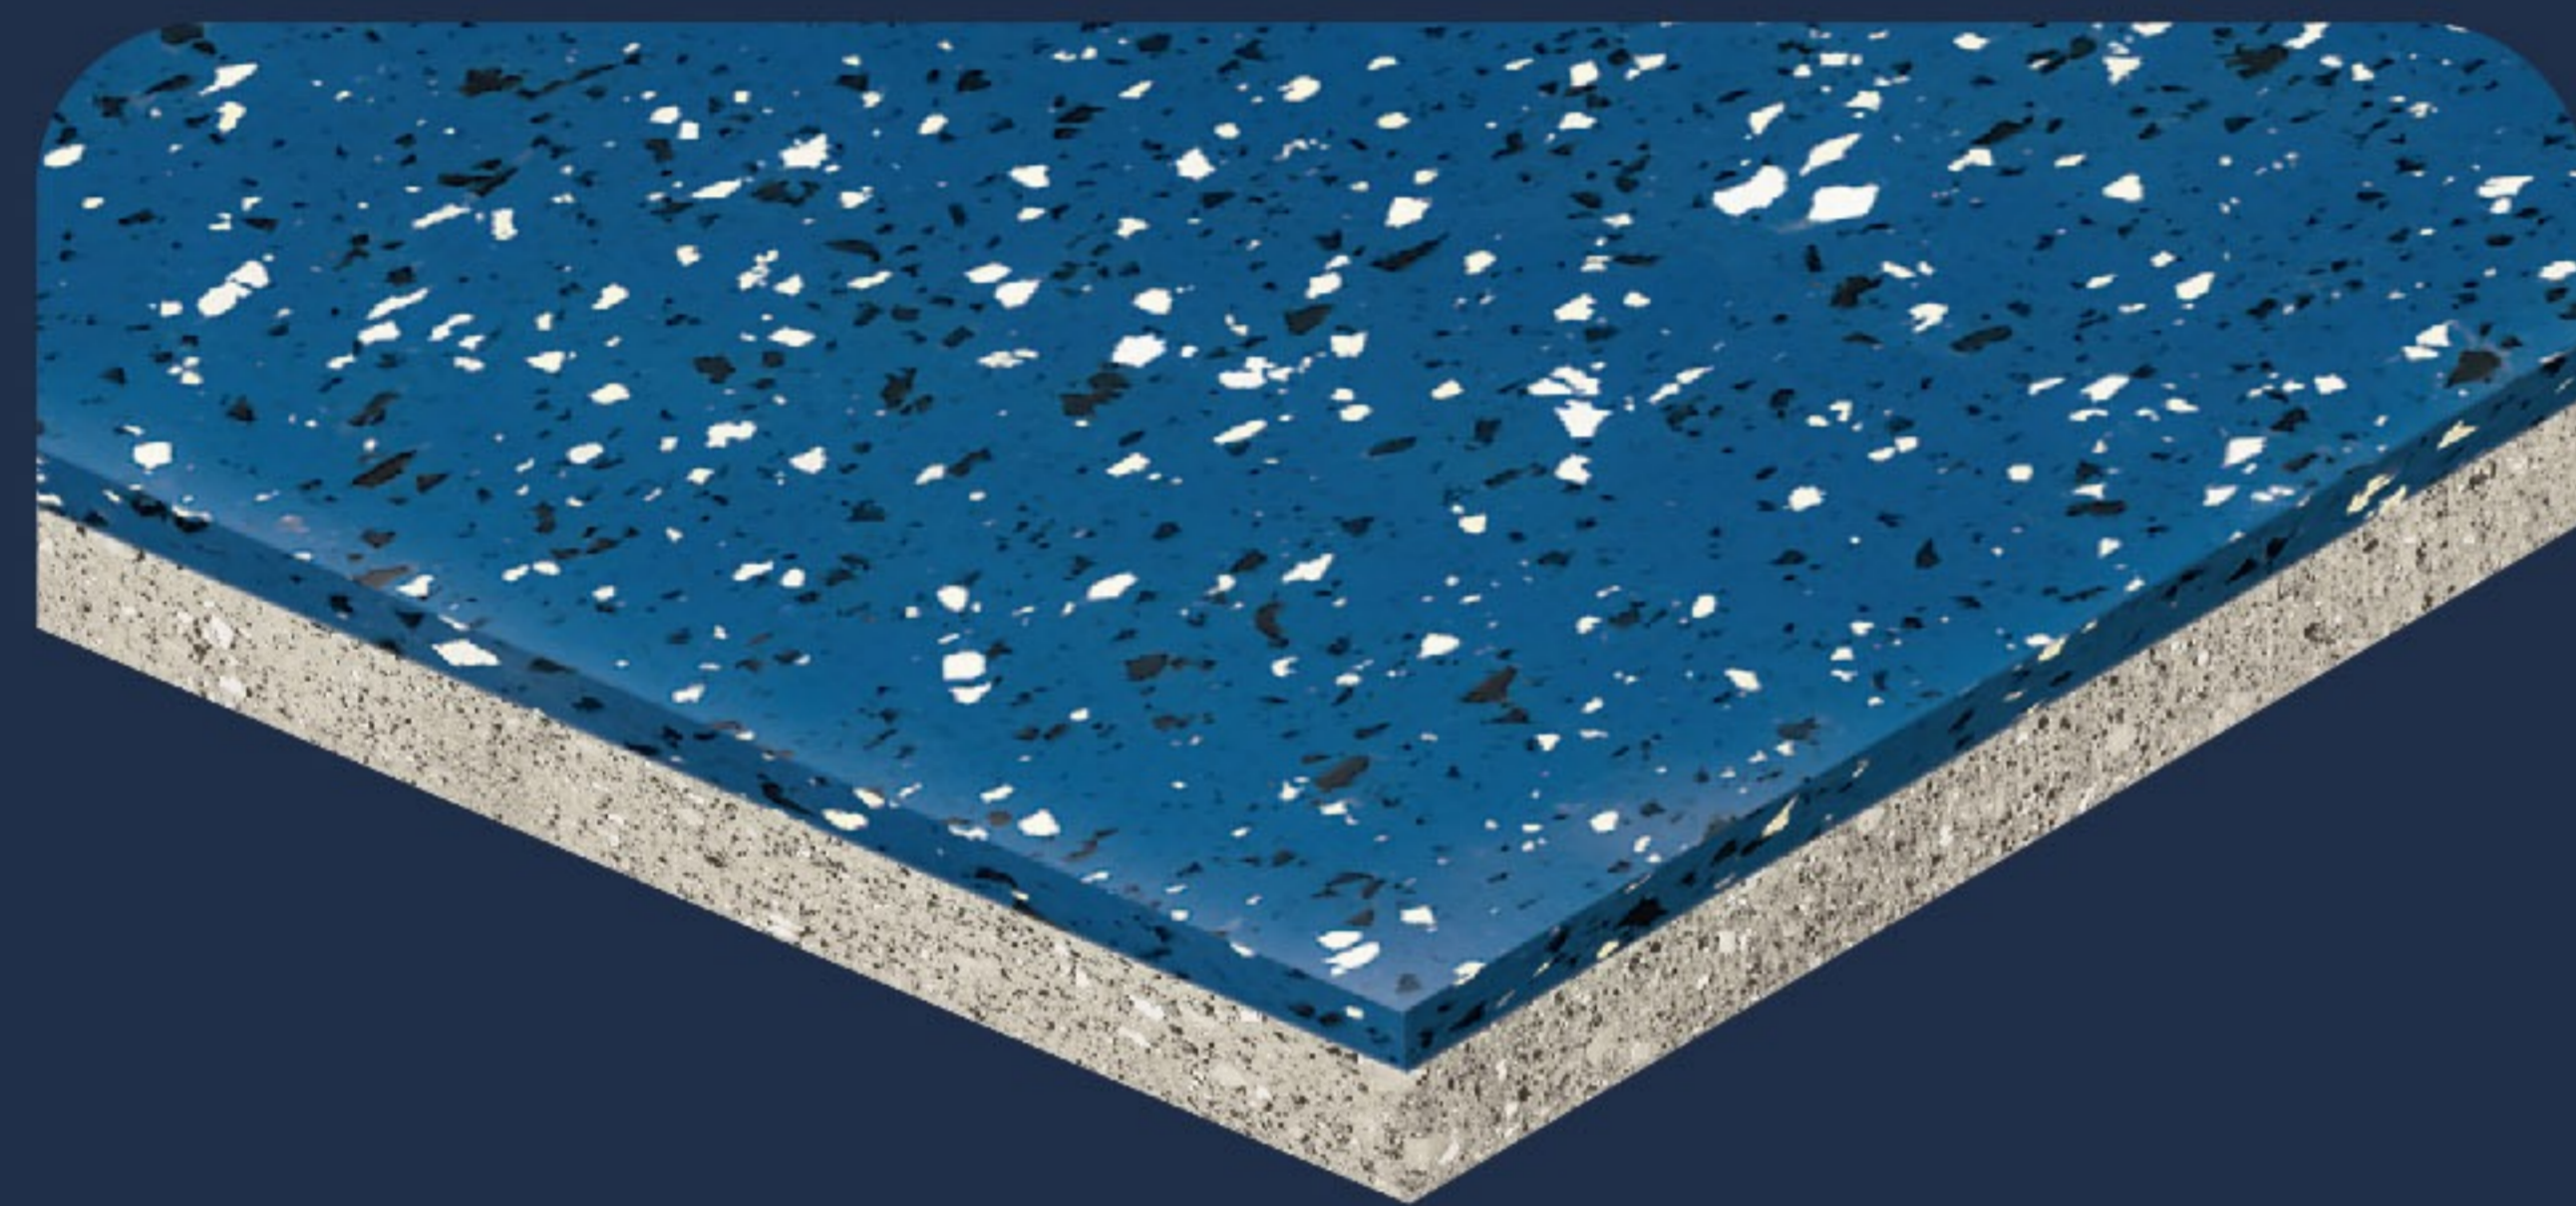

FITNESS ATHLETIC SURFACE

# ComPact-Fleck

Comfortable, durable, tough are the main characteristics of ComPact flooring with Fleck surface. This product is specially designed for fitness areas and skate resistance to provide wear resistant and sound absorption during exercising.

## COLOR RANGE

Custom color is available

## PRODUCT SIZE

THICKNESS	6mm, 8mm, 10mm
ROLL WIDTH	3.28'(100cm) to 4'(122cm)
ROLL LENGTH	20'(6m) ~ 50' (15m)
TILE SIZE	100cm x 100cm
INTERLOCK TILE	102cm x 102cm