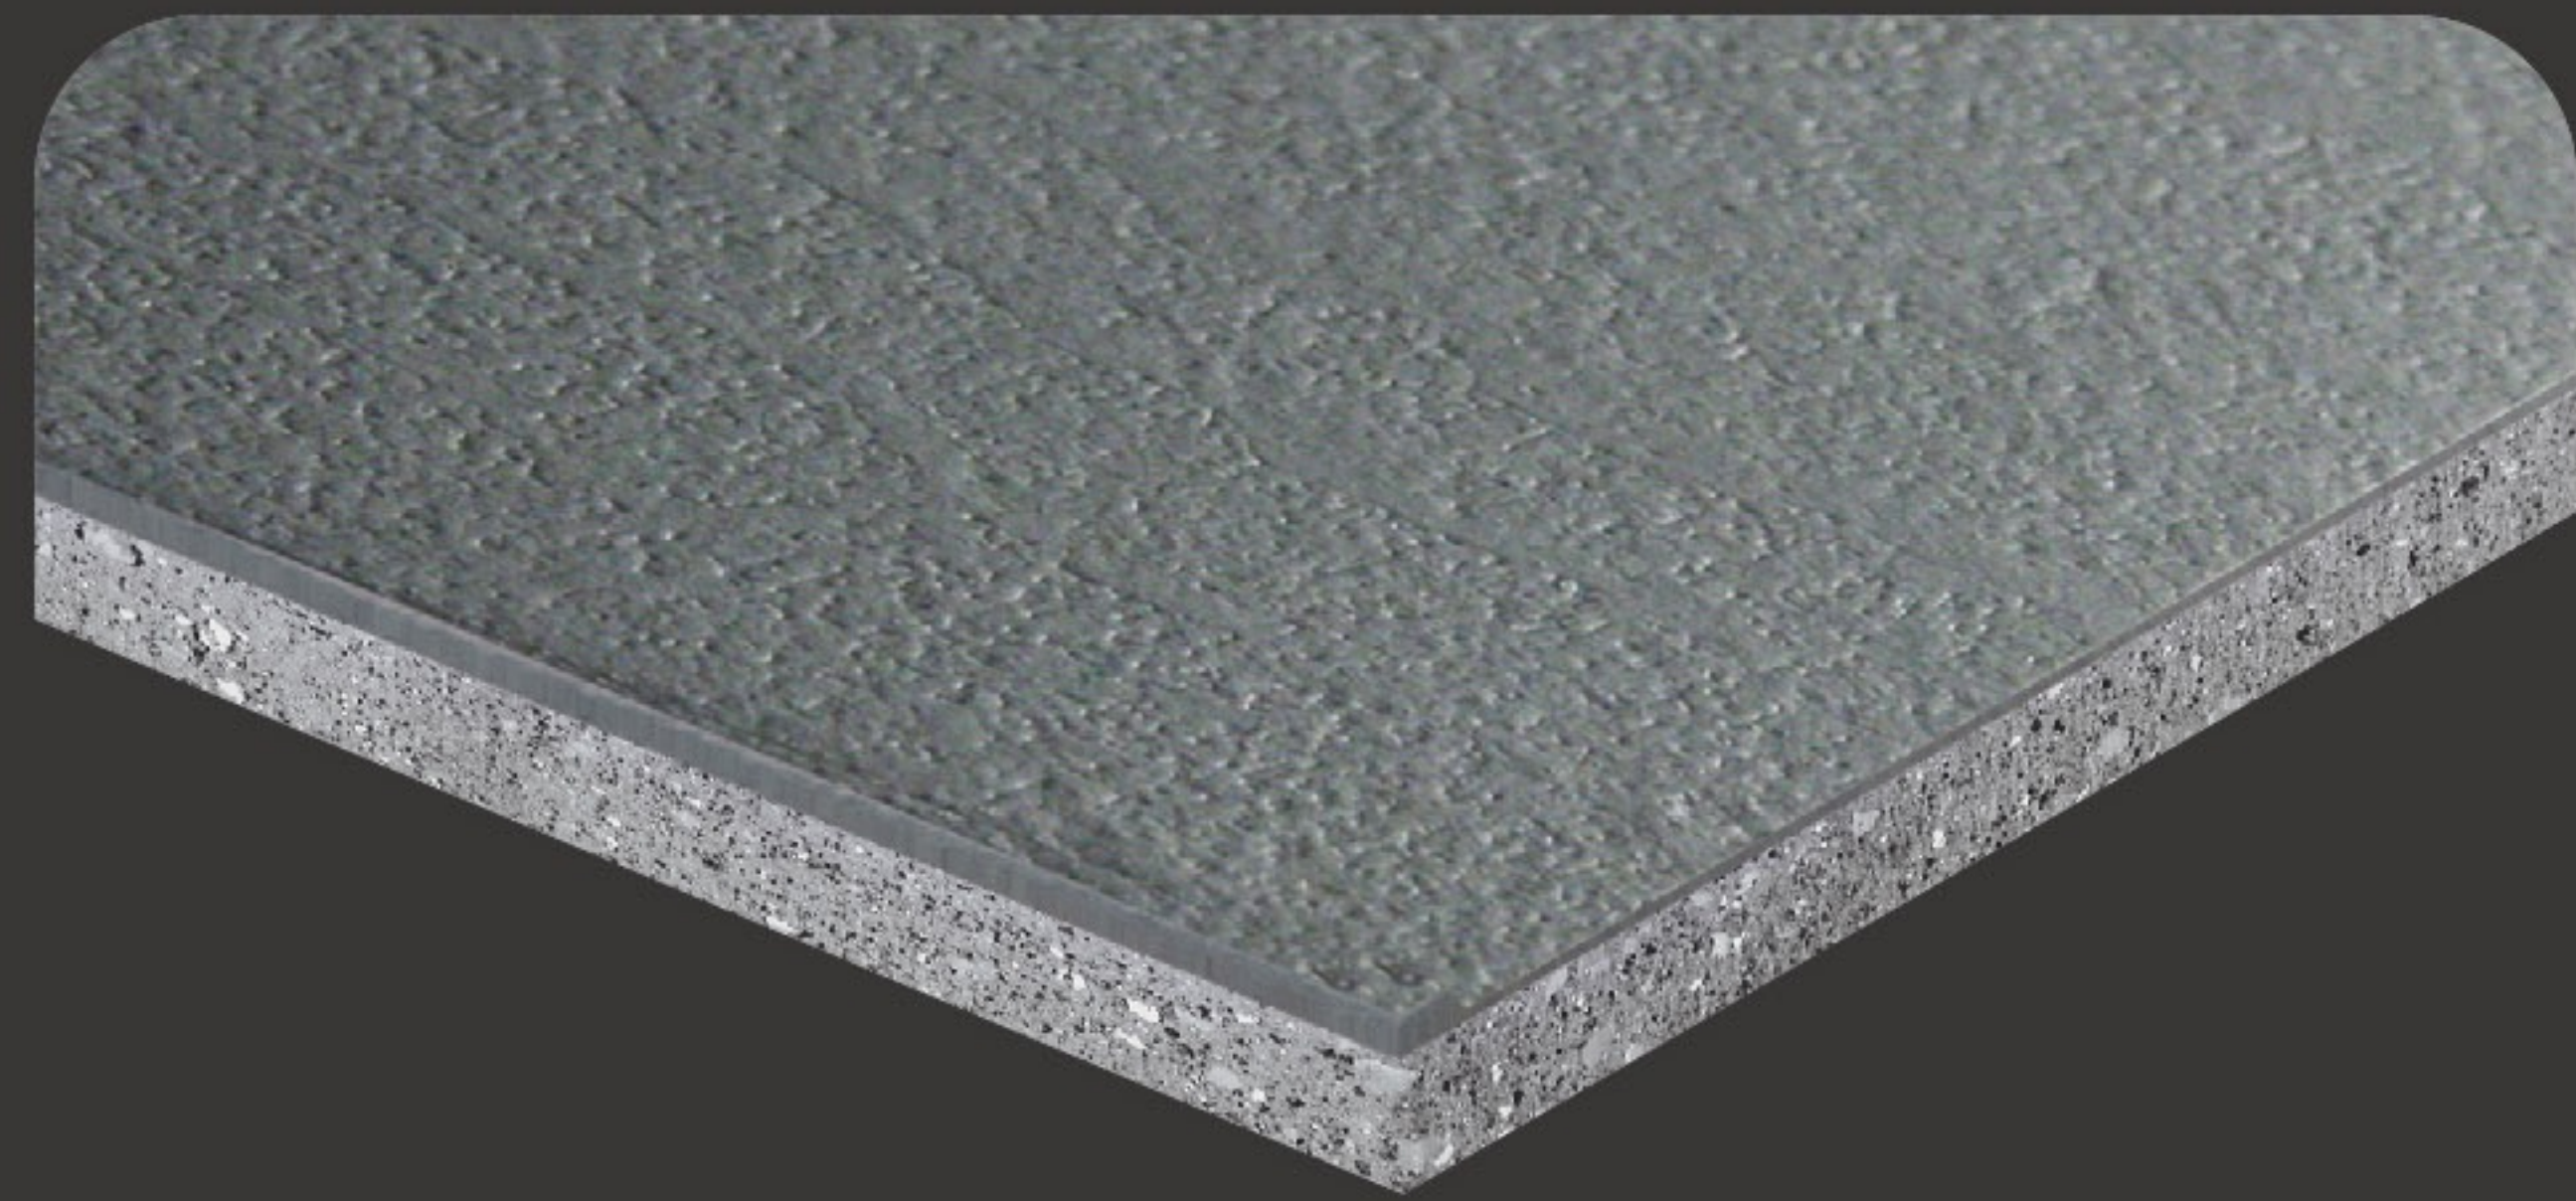

FITNESS ATHLETIC SURFACE

# ComPact-Stone

Unique rock texture surface is the main characteristic of ComPact-stone floor product. This product is specially designed for fitness areas and weight room to provide comfortable, durable, tough surface during exercising.

## PRODUCT SIZE

THICKNESS	6mm, 8mm, 10mm
ROLL WIDTH	3.28'(100cm) to 4'(122cm)
ROLL LENGTH	20'(6m) ~ 50' (15m)
TILE SIZE	100cm x 100cm
INTERLOCK TILE	102cm x 102cm