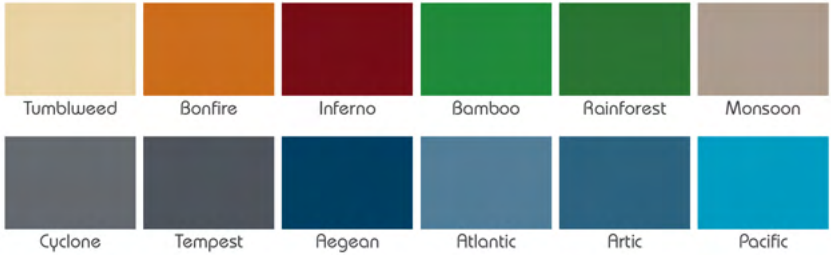

REGUPOL

AKTIV

ABACUS

**Padenpor Kennel and
Doggy Daycare Flooring**

Padenpor Color Chart

About Abacus

Abacus Sports Installations has a passion for animals. The Padenpor floor system is a premier dog kennel and daycare system that provides a resilient and comfortable surface for caretakers and k-9's alike. Contact us to find out more!